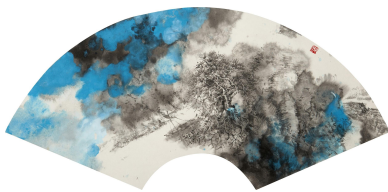

Mobile: 074 2766 3200

WANG Jie  
Views from the Mountain Top, 2023  
Ink, water, xuan paper, Chinese colour  
purple and azurite, 26.6 x 55.8 cm | 10.4 x  
21.9 in £1,000

WANG Jie  
Adrift Amongst Whispering Leaves, 2023  
Ink, water, xuan paper, Chinese colour  
phthalocyanine blue, white and azurite,  
26.6 x 55.8 cm | 10.4 x 21.9 in £1,000

WANG Jie  
Sweeping Wind, Rising Storm, 2023  
Ink, water, xuan paper, Chinese colour  
azurite, 26.6 x 55.8 cm | 10.4 x 21.9 in £1,000

WANG Jie  
A Spring Outing, 2023  
Ink, water, xuan paper, Chinese colour  
phthalocyanine blue, 26.6 x 55.8 cm | 10.4  
x 21.9 in £1,000