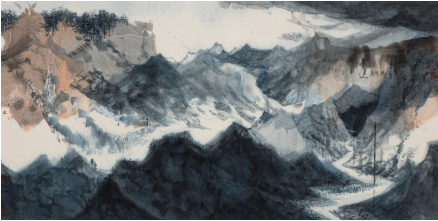

WANG Jie  
A Happy Excursion, 2021  
Ink, water, xuan paper, Chinese colour, 47 x  
173 cm | 18.5 x 68.1 in £4,500

WANG Jie

Clouds and Mountains, 2021

Ink, water, xuan paper, Chinese colour ochre and the third malachite, 99.2 x 240 cm | 39 x 94.4 in

£12,500

WANG Jie

A Casual Encounter Between Water and Clouds, 2022

Ink, water, xuan paper, Chinese colour ochre and cyan, 67.8 x 136.8 cm | 26.6 x 53.8 in

£5,000

WANG Jie

Mountain Living, 2022

Ink, water, xuan paper, Chinese colour the third azurite, 52.4 x 33.1 cm | 20.6 x 13 in