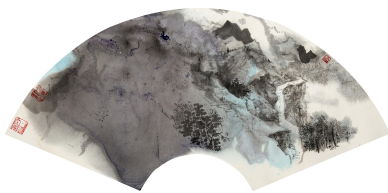

Mobile: 074 2766 3200

WANG Jie  
Views from the Mountain Top, 2023  
Ink, water, xuan paper, Chinese colour  
purple and azurite, 26.6 x 55.8 cm | 10.4 x  
21.9 in £1,000

WANG Jie  
Adrift Amongst Whispering Leaves, 2023  
Ink, water, xuan paper, Chinese colour  
phthalocyanine blue, white and azurite,  
26.6 x 55.8 cm | 10.4 x 21.9 in £1,000