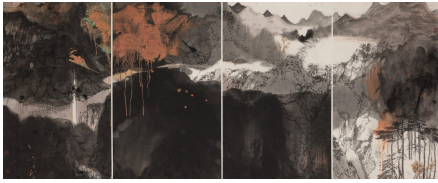

Mobile: 074 2766 3200

WANG Jie  
Views from the Mountain Top, 2023  
Ink, water, xuan paper, Chinese colour  
purple and azurite, 26.6 x 55.8 cm | 10.4 x  
21.9 in £1,000

WANG Jie  
Adrift Amongst Whispering Leaves, 2023  
Ink, water, xuan paper, Chinese colour  
phthalocyanine blue, white and azurite,  
26.6 x 55.8 cm | 10.4 x 21.9 in £1,000

WANG Jie  
Sweeping Wind, Rising Storm, 2023  
Ink, water, xuan paper, Chinese colour  
azurite, 26.6 x 55.8 cm | 10.4 x 21.9 in £1,000

WANG Jie  
A Spring Outing, 2023  
Ink, water, xuan paper, Chinese colour  
phthalocyanine blue, 26.6 x 55.8 cm | 10.4  
x 21.9 in £1,000

WANG Jie  
A Happy Excursion, 2021  
Ink, water, xuan paper, Chinese colour, 47 x  
173 cm | 18.5 x 68.1 in £4,500

WANG Jie

Clouds and Mountains, 2021

Ink, water, xuan paper, Chinese colour ochre and the third malachite, 99.2 x 240 cm | 39 x 94.4 in