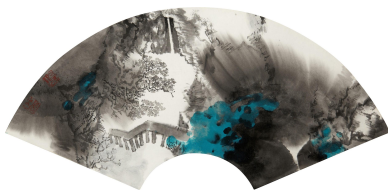

Mobile: 074 2766 3200

WANG Jie  
Views from the Mountain Top, 2023  
Ink, water, xuan paper, Chinese colour  
purple and azurite, 26.6 x 55.8 cm | 10.4 x  
21.9 in £1,000

WANG Jie  
Adrift Amongst Whispering Leaves, 2023  
Ink, water, xuan paper, Chinese colour  
phthalocyanine blue, white and azurite,  
26.6 x 55.8 cm | 10.4 x 21.9 in £1,000

WANG Jie  
Sweeping Wind, Rising Storm, 2023  
Ink, water, xuan paper, Chinese colour  
azurite, 26.6 x 55.8 cm | 10.4 x 21.9 in £1,000

WANG Jie  
A Spring Outing, 2023  
Ink, water, xuan paper, Chinese colour  
phthalocyanine blue, 26.6 x 55.8 cm | 10.4  
x 21.9 in £1,000

WANG Jie  
A Happy Excursion, 2021  
Ink, water, xuan paper, Chinese colour, 47 x  
173 cm | 18.5 x 68.1 in £4,500

WANG Jie

Clouds and Mountains, 2021

Ink, water, xuan paper, Chinese colour ochre and the third malachite, 99.2 x 240 cm | 39 x 94.4 in